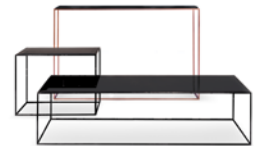

LINEA TABLE SET
CT: W126 D81 H30 cm
ST: W58 D58 H42 cm
CS: W101 D31 H70 cm